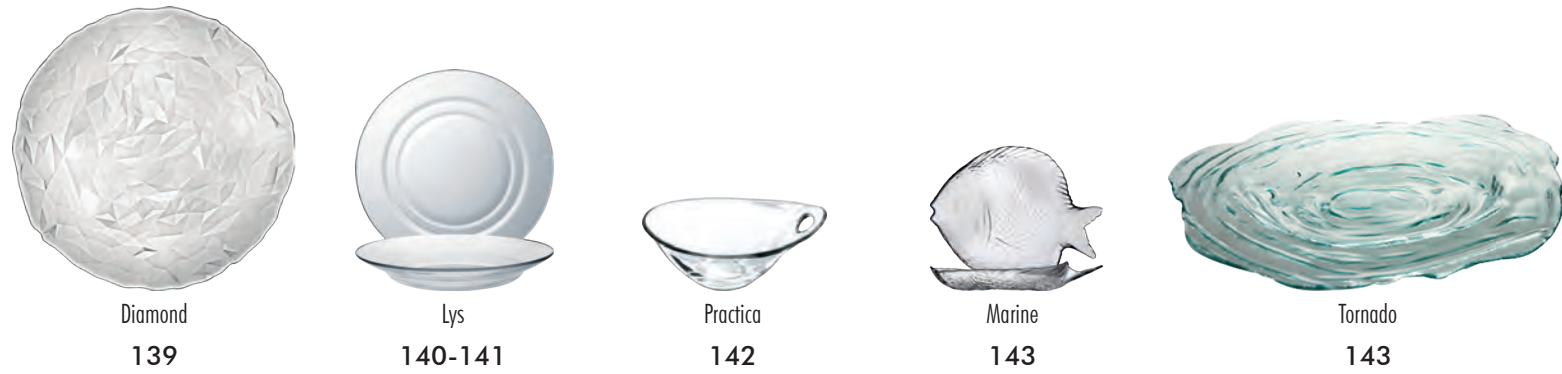

Buffet,
Fingerfood,
Transparent
Geschirr