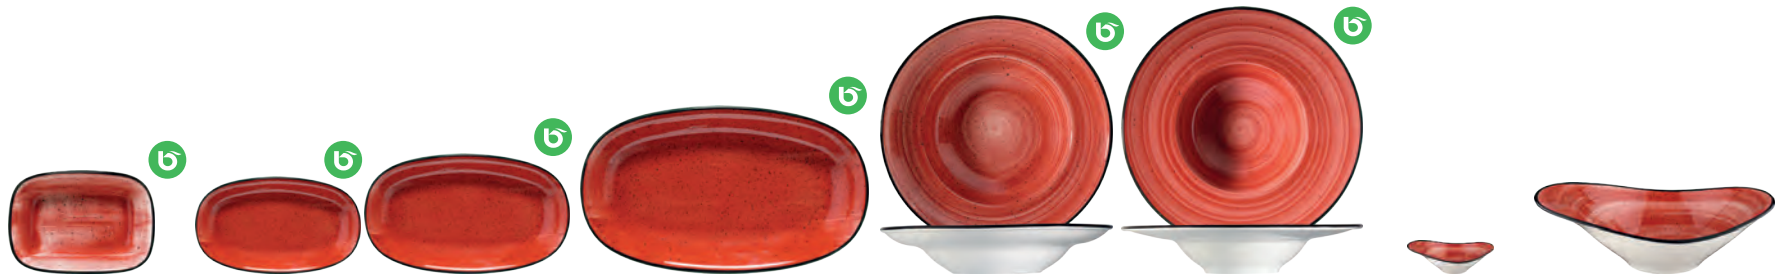

Bestellnummer / Order No.	APSGRM17DKY	APSGRM19OKY	APSGRM24OKY	APSGRM34OKY	APSGRM27CK	APSBNC28CK	APSSTR10KS	APSSTR27KS
Bezeichnung / Name	Aura Passion Gourmet Rechteckschale / Rectangular bowl 17 x 11,5cm	Aura Passion Gourmet Platte oval / Oval plate 19 x 11cm	Aura Passion Gourmet Platte oval / Oval plate 24 x 14cm	Aura Passion Gourmet Platte oval / Oval plate 34 x 19cm	Aura Passion Gourmet Pastateller / Pasta plate 27cm	Aura Passion Banquet Pastateller / Pasta plate 28cm	Aura Passion Stream Schale / Bowl 10 x 7,5cm	Aura Passion Stream Schale / Bowl 27 x 19cm
Marke / Brand	Bonna	Bonna	Bonna	Bonna	Bonna	Bonna	Bonna	Bonna
Barcode (Stück / Item)	8 697700 027318	8 697700 014950	8 697700 027271	8 697700 027288	8 697700 027110	8 697700 027134	8 697700 069844	8 697700 027103
Barcode (VE / SU)	86 977000 273188	86 977000 149506	86 977000 272716	86 977000 272884	86 977000 271108	86 977000 271344	86 977000 698448	86 977000 271030
cl max.	33cl				45cl	40cl	4.5cl	75cl
↔	170 x 117mm	192 x 111mm	238 x 142mm	335 x 195mm	268mm	280mm	100 x 75mm	280 x 188mm
↑↓	40mm	30mm	35mm	40mm	60mm	60mm	35mm	85mm
net./brt. net./gross	272g / 281g	255g / 267g	422g / 440g	766g / 793g	891g / 951g	893g / 943g	85g / 92g	770g / 825g
	12 / 1.680	12 / 2.304	12 / 1.164	6 / 534	6 / 408	6 / 396	24 / 1.728	6 / 270
Stückpreis / PPI	19,79€	17,10€	21,28€	36,03€	23,45€	24,41€	6,07€	42,18€