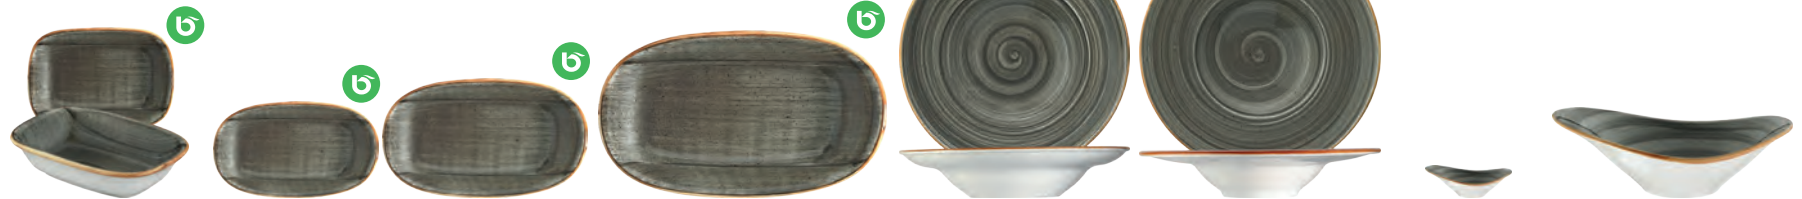

Bestellnummer / Order No.	ASCGRM17DKY	ASCGRM190KY	ASCGRM240KY	ASCGRM340KY	ASCGRM27CK	ASCBCN28CK	ASCSTR10KS	ASCSTR27KS
Bezeichnung / Name	Aura Space Gourmet Rechteckschale / Rectangular bowl 17 x 11,5cm	Aura Space Gourmet Platte oval / Oval plate 19 x 11cm	Aura Space Gourmet Platte oval / Oval plate 24 x 14cm	Aura Space Gourmet Platte oval / Oval plate 34 x 19cm	Aura Space Gourmet Pastateller / Pasta plate 27cm	Aura Space Banquet Pastateller / Pasta plate 28cm	Aura Space Stream Schale / Bowl 10 x 7,5cm	Aura Space Stream Schale / Bowl 27 x 19cm
Marke / Brand	Bonna	Bonna	Bonna	Bonna	Bonna	Bonna	Bonna	Bonna
Barcode (Stück / Item)	8 697700 032763	8 697700 034361	8 697700 032725	8 697700 032732	8 697700 032275	8 697700 032268	8 697700 069851	8 697700 032879
Barcode (VE / SU)	86 977000 327638	86 977000 343614	86 977000 327256	86 977000 327324	86 977000 322756	86 977000 322688	86 977000 698516	86 977000 328796
cl max.	33cl				45cl	40cl	4.5cl	75cl
↔	170 x 117mm	192 x 111mm	238 x 142mm	335 x 195mm	268mm	280mm	100 x 75mm	280 x 188mm
↑↓	40mm	30mm	35mm	40mm	60mm	60mm	35mm	85mm
net./brt. net./gross	272g / 281g	255g / 267g	422g / 440g	766g / 793g	891g / 951g	893g / 943g	85g / 92g	770g / 825g
	12 / 1.680	12 / 2.304	12 / 1.164	6 / 534	6 / 408	6 / 396	24 / 1.728	6 / 270
Stückpreis / PPI	19,79€	17,10€	21,28€	36,03€	23,45€	24,41€	6,07€	42,18€